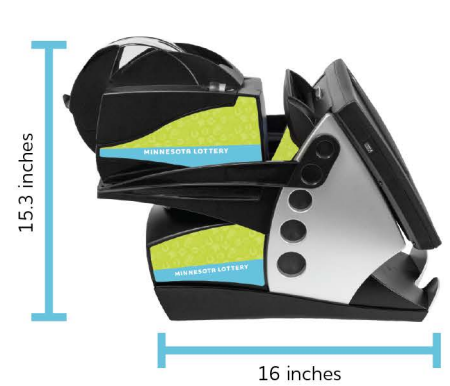

# LOTTERY EQUIPMENT

**CABLES**

**REQUIRES POWER SOURCE**

**LOTTOVISION®**  
depth: 7.09 inches  
placement: freestanding or back of terminal

**GT 1200 TERMINAL**  
Total Footprint: 152 sq inches

**HUGHES COMMUNICATION BOX (IDU)**  
Footprint: 13.5 sq inches  
depth: 9 inches

**CELL MODEM**  
Footprint: 24 sq inches

**GT 1200 TERMINAL WITH PRINTER**

Total Footprint: 236 sq inches

**WIRELESS SCANNER**

Roam up to 300 ft from terminal  
Total Footprint: 20.83 sq inches

**ACCUTHERM ULTRA PRINTER**

Total Footprint: 86 sq inches

**TICKET SCAN PLUS (TSP)**

WIRELESS TICKET CHECKER  
Max Line of Sight: 328 ft  
Total Footprint: 24 sq inches

**JACKPOT SIGN**

Max Line of Sight: 150 ft  
Weight: 15 lbs