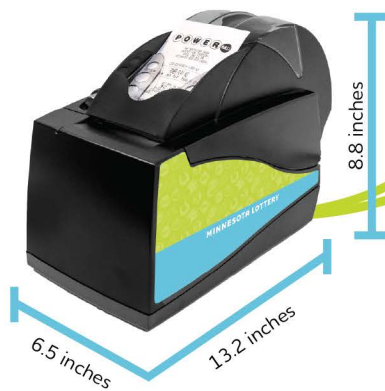

# LOTTERY EQUIPMENT

**CABLES**

**REQUIRES POWER SOURCE**

**LOTTOVISION®**  
depth: 7.09 inches  
placement: freestanding or back of terminal

**GT 1200 TERMINAL**  
Total Footprint: 152 sq inches

**HUGHES COMMUNICATION BOX (IDU)**  
Footprint: 13.5 sq inches  
depth: 9 inches

**CELL MODEM**  
Footprint: 24 sq inches

**GT 1200 TERMINAL WITH PRINTER**

Total Footprint: 236 sq inches

**WIRELESS SCANNER**

Roam up to 300 ft from terminal  
Total Footprint: 20.83 sq inches

**ACCUTHERM ULTRA PRINTER**

Total Footprint: 86 sq inches

**TICKET SCAN PLUS (TSP)**

WIRELESS TICKET CHECKER  
Max Line of Sight: 328 ft  
Total Footprint: 24 sq inches

**JACKPOT SIGN**

Max Line of Sight: 150 ft  
Weight: 15 lbs